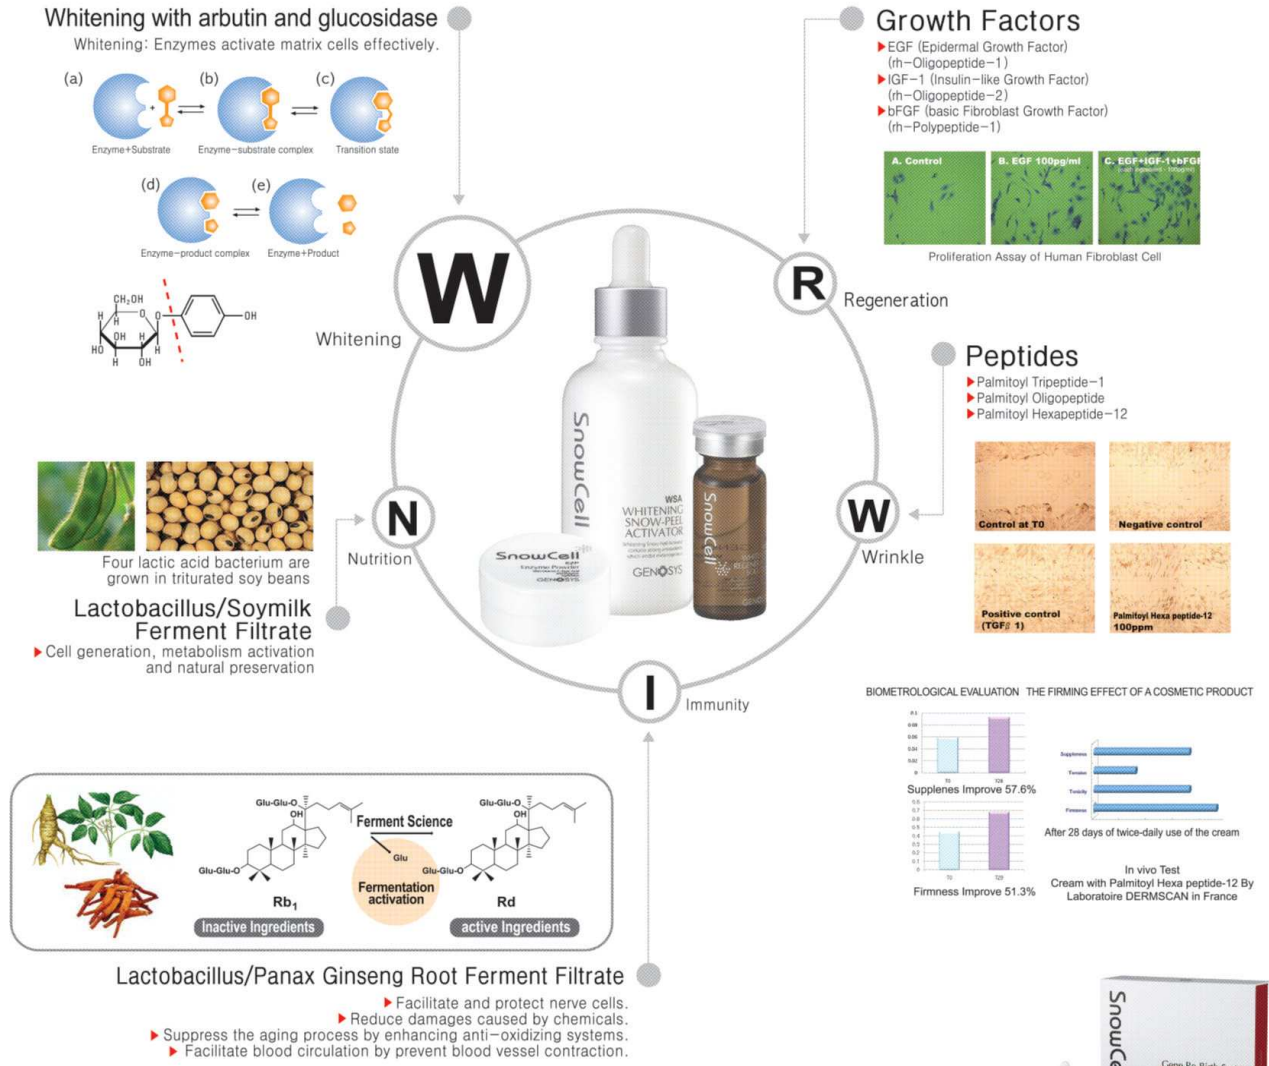

Coveted most but not allowed to everyone.